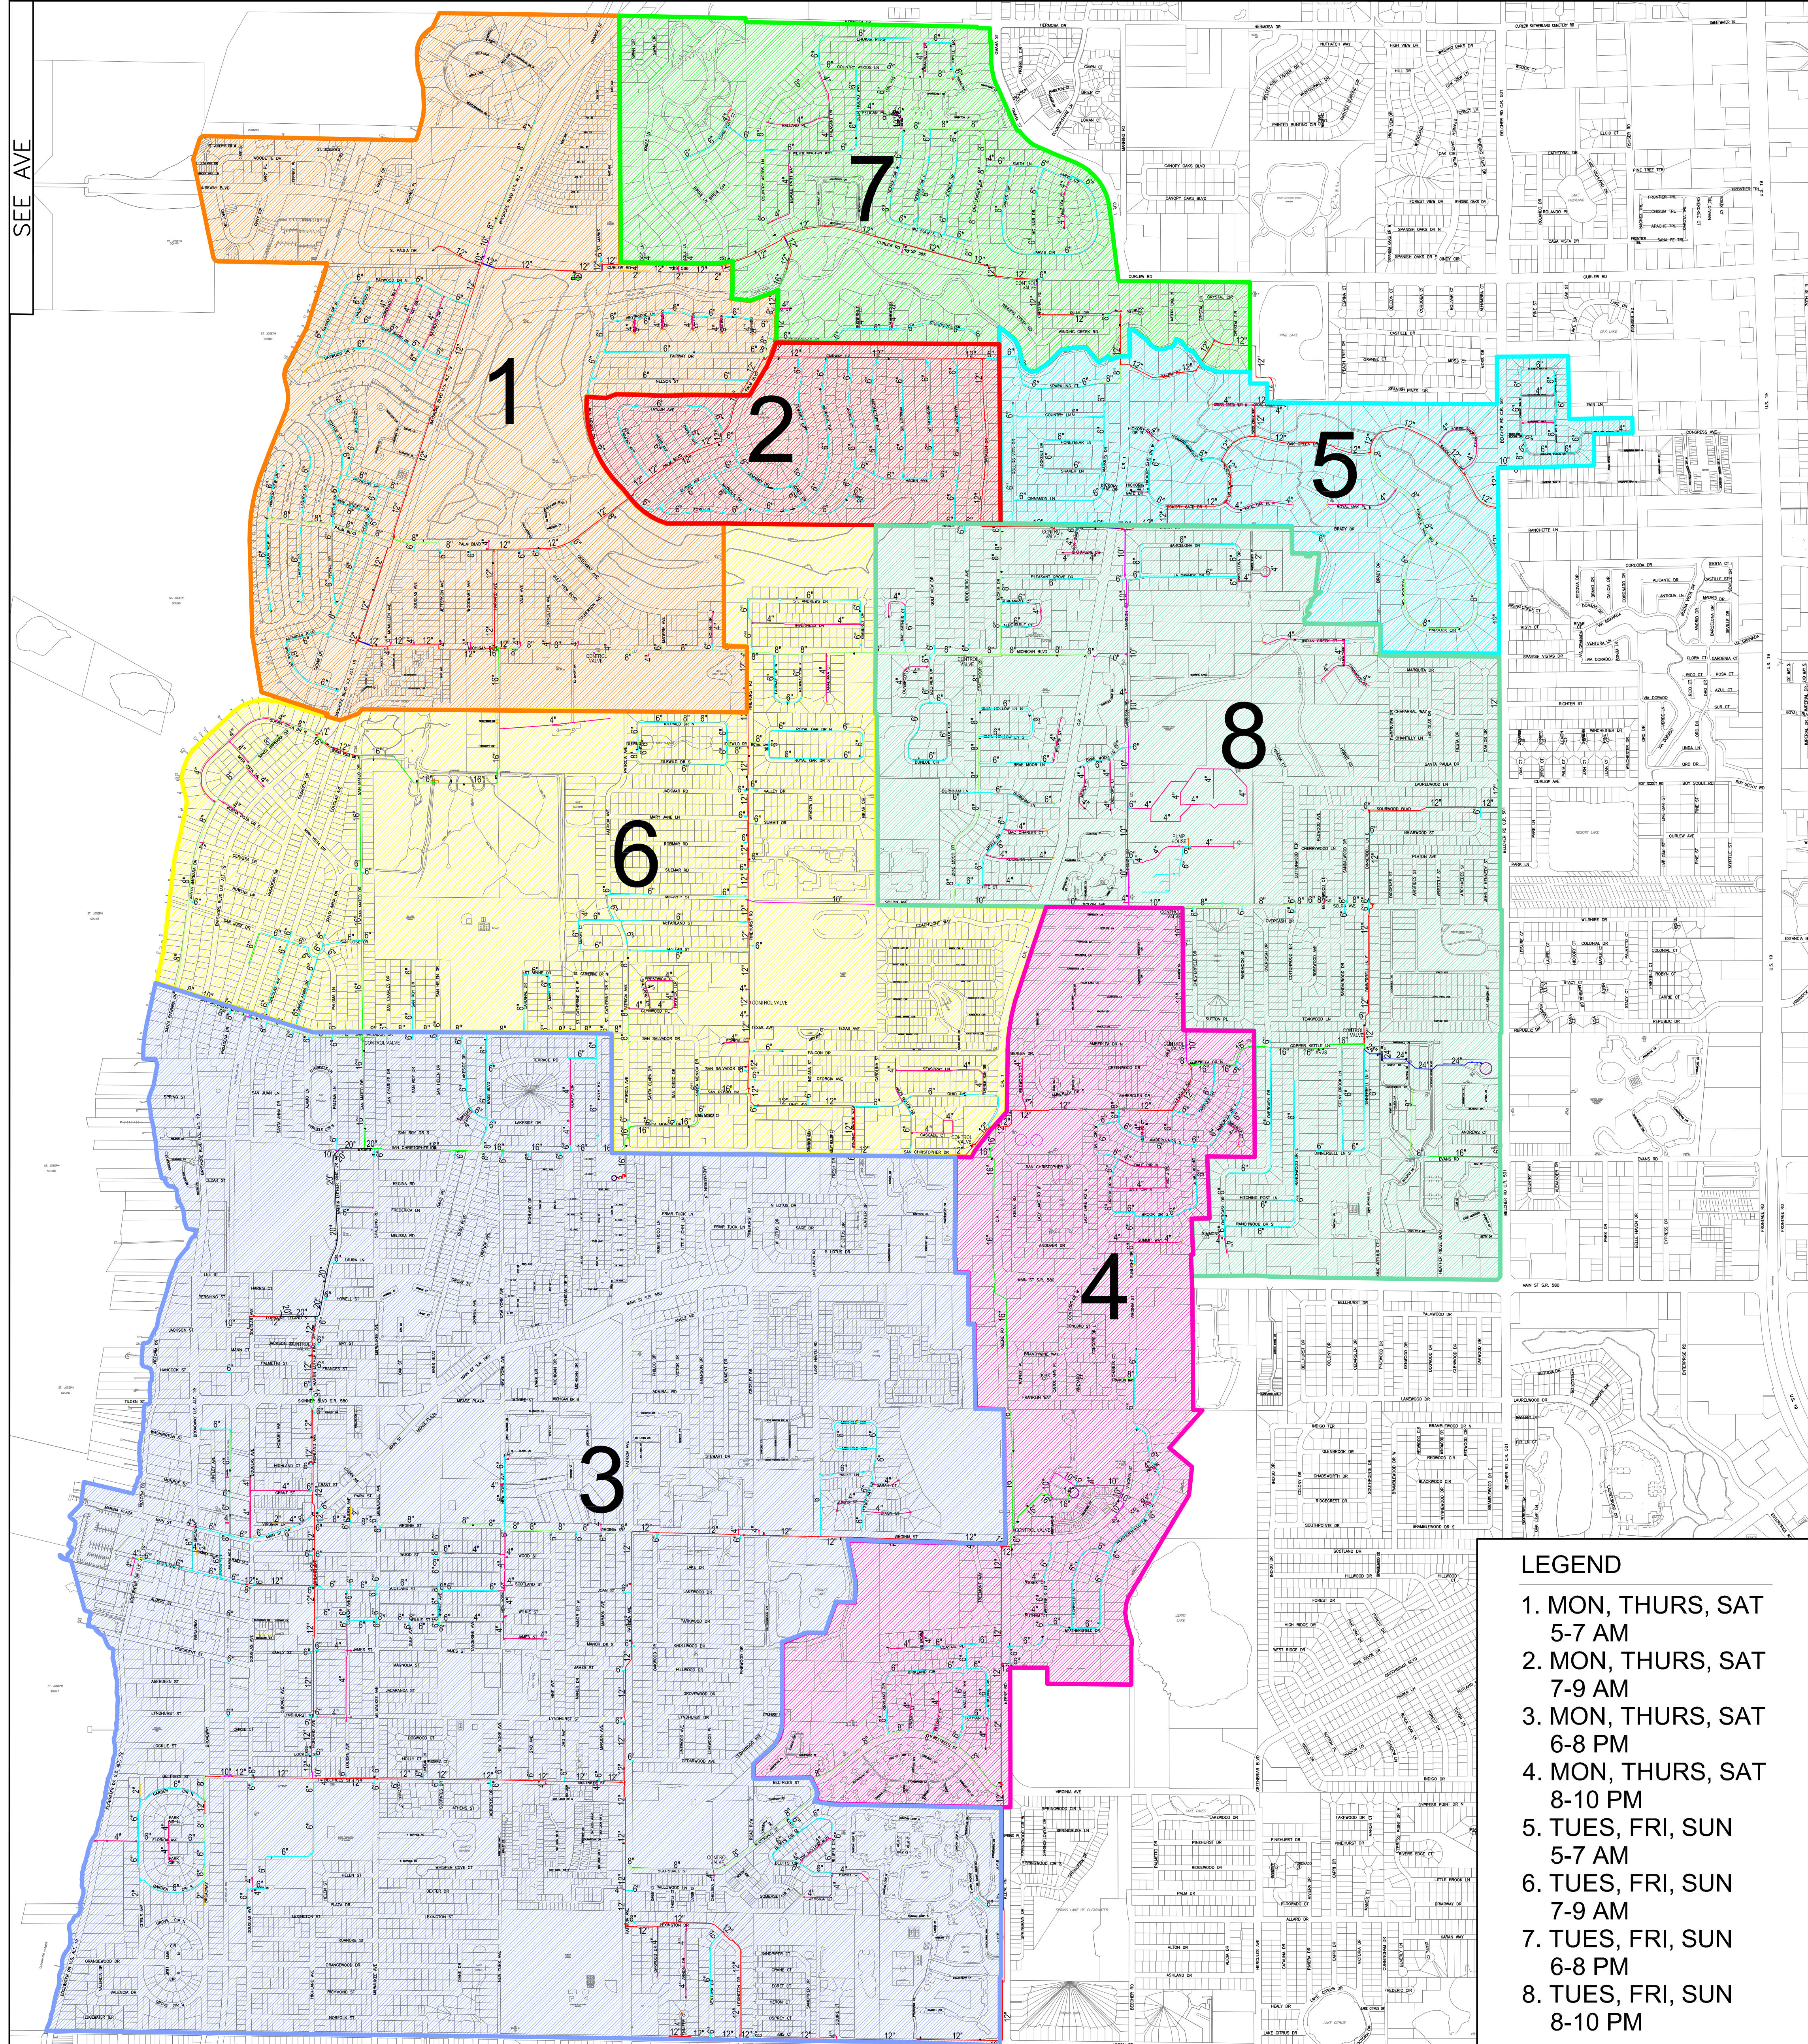

CITY OF DUNEDIN
PINELLAS COUNTY, FLORIDA

SEE BELOW

SEE AVE

LEGEND

- 1. MON, THURS, SAT
5-7 AM
- 2. MON, THURS, SAT
7-9 AM
- 3. MON, THURS, SAT
6-8 PM
- 4. MON, THURS, SAT
8-10 PM
- 5. TUES, FRI, SUN
5-7 AM
- 6. TUES, FRI, SUN
7-9 AM
- 7. TUES, FRI, SUN
6-8 PM
- 8. TUES, FRI, SUN
8-10 PM

LEGEND

- CITY LIMIT LINE
- 2" RECLAIMED WATER MAINS
- 4" RECLAIMED WATER MAINS
- 6" RECLAIMED WATER MAINS
- 8" RECLAIMED WATER MAINS
- RECLAIMED WATER STORAGE FACILITY

RECLAIMED WATER SYSTEM MAP IRRIGATION SCHEDULE