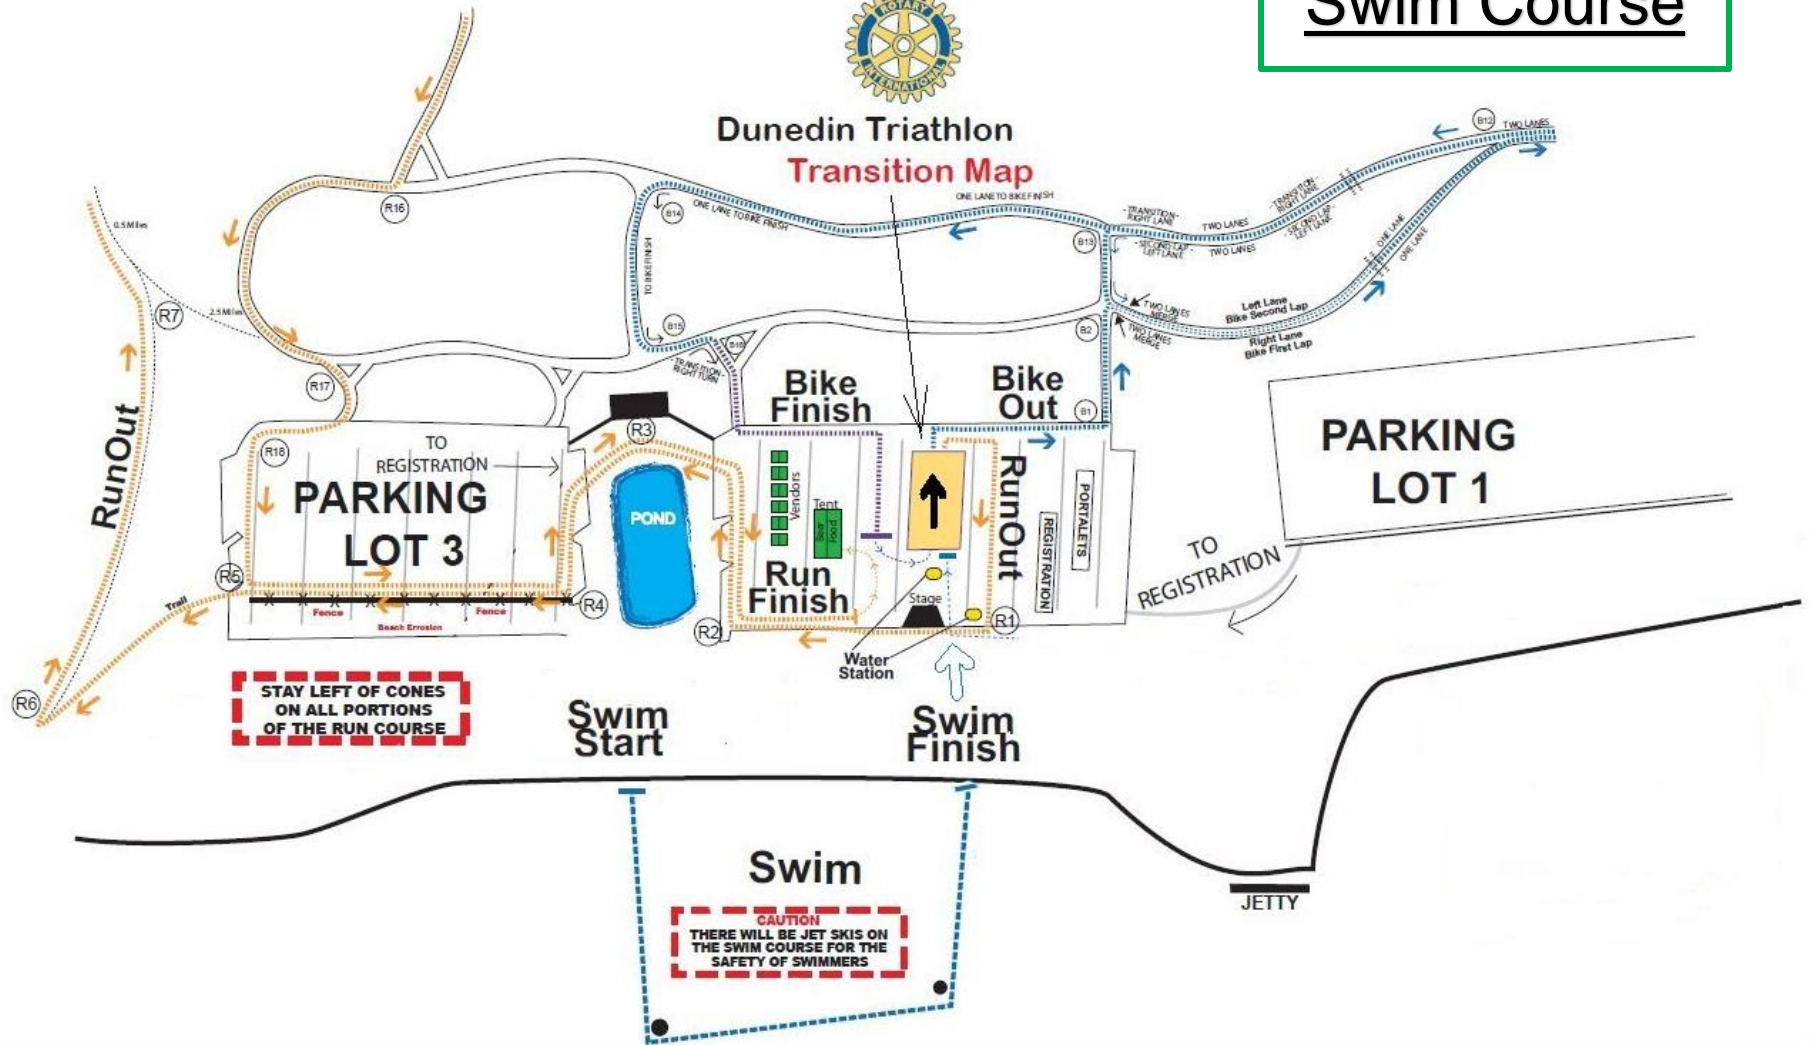

# Dunedin Rotary Triathlon at Honeymoon Island State Park

# Swim Course

## Dunedin Triathlon Transition Map

STAY LEFT OF CONES ON ALL PORTIONS OF THE RUN COURSE

CAUTION  
THERE WILL BE JET SKIS ON THE SWIM COURSE FOR THE SAFETY OF SWIMMERS

**Bicycle Course**

**Dunedin Causeway**

HONEYMOON ISLAND  
STATE PARK

Dunedin Triathlon  
At Honeymoon Island  
State Park  
Course Layout

Run Course