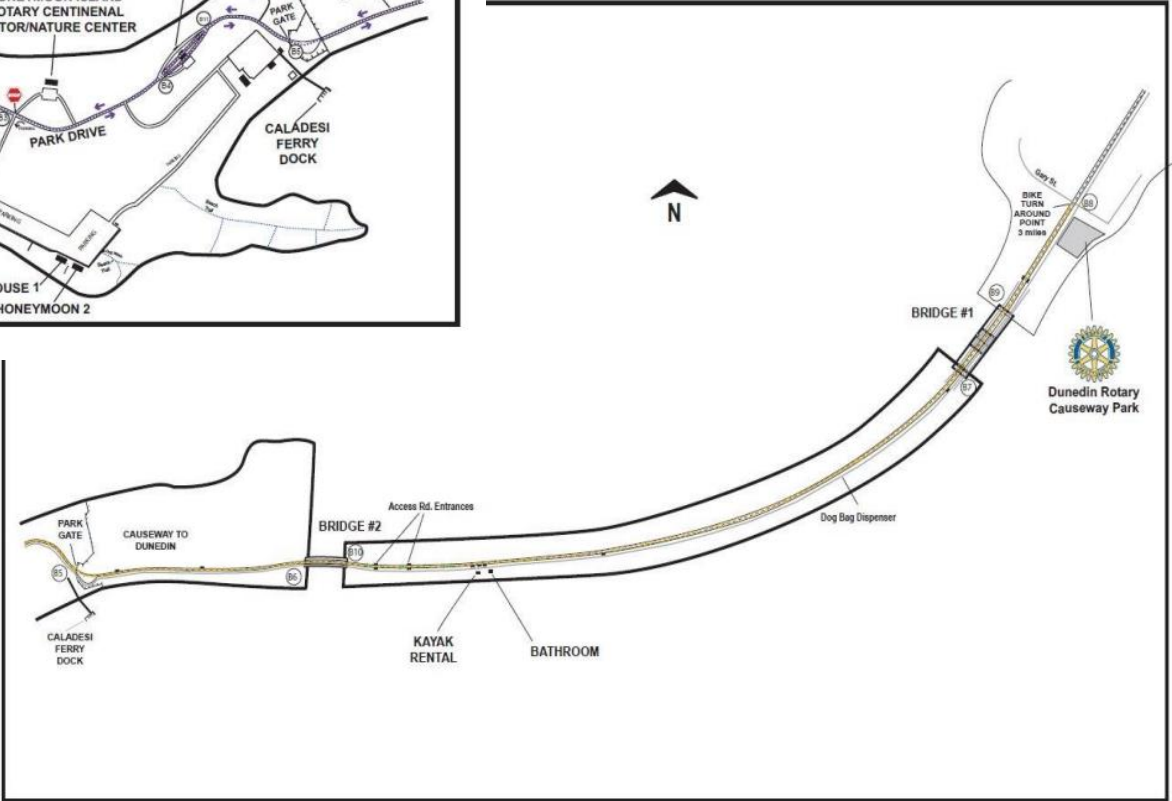

## Dunedin Triathlon Transition Map

STAY LEFT OF CONES ON ALL PORTIONS OF THE RUN COURSE

CAUTION  
THERE WILL BE JET SKIS ON THE SWIM COURSE FOR THE SAFETY OF SWIMMERS

**Bicycle Course**

**Dunedin Causeway**

HONEYMOON ISLAND  
STATE PARK

Dunedin Triathlon  
At Honeymoon Island  
State Park  
Course Layout

Run Course