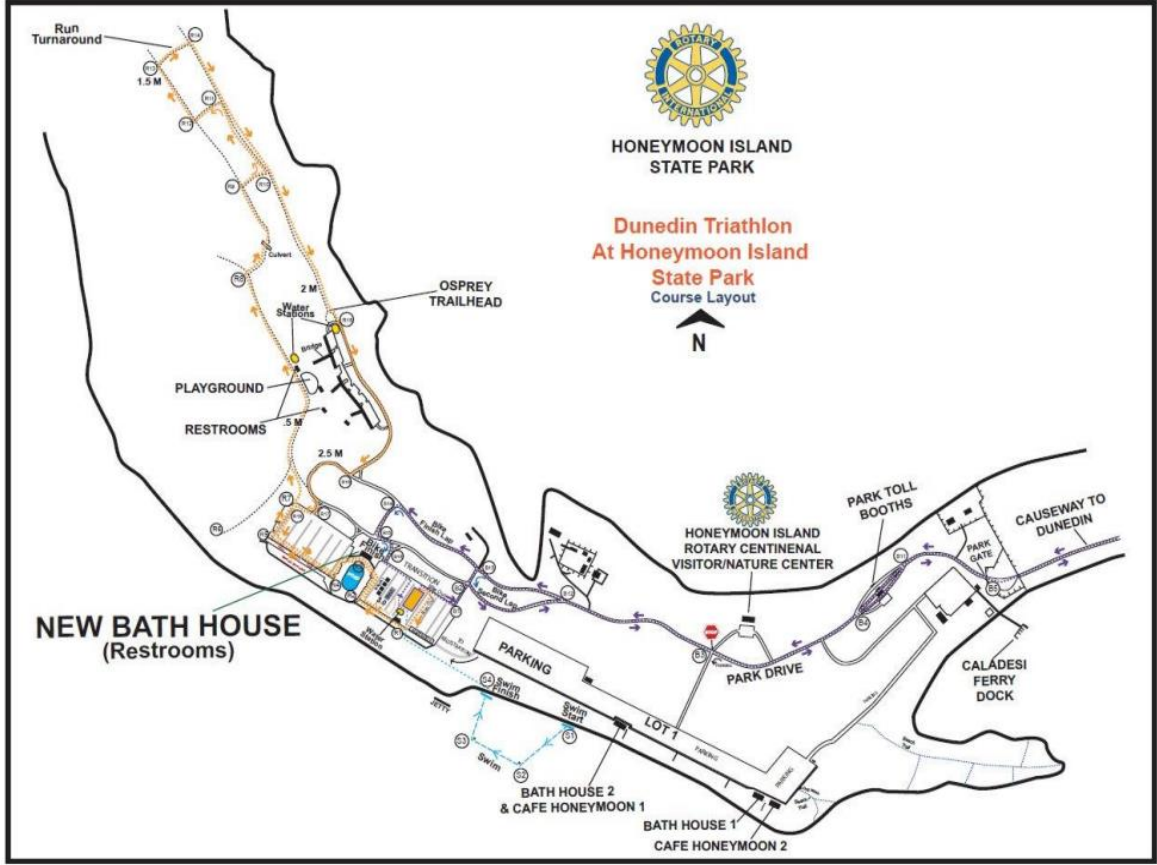

# Dunedin Rotary Triathlon at Honeymoon Island State Park

# Swim Course

## Dunedin Triathlon Transition Map

STAY LEFT OF CONES ON ALL PORTIONS OF THE RUN COURSE

CAUTION  
THERE WILL BE JET SKIS ON THE SWIM COURSE FOR THE SAFETY OF SWIMMERS

**Bicycle Course**

**Dunedin Causeway**

HONEYMOON ISLAND  
STATE PARK

Dunedin Triathlon  
At Honeymoon Island  
State Park  
Course Layout

Run Course