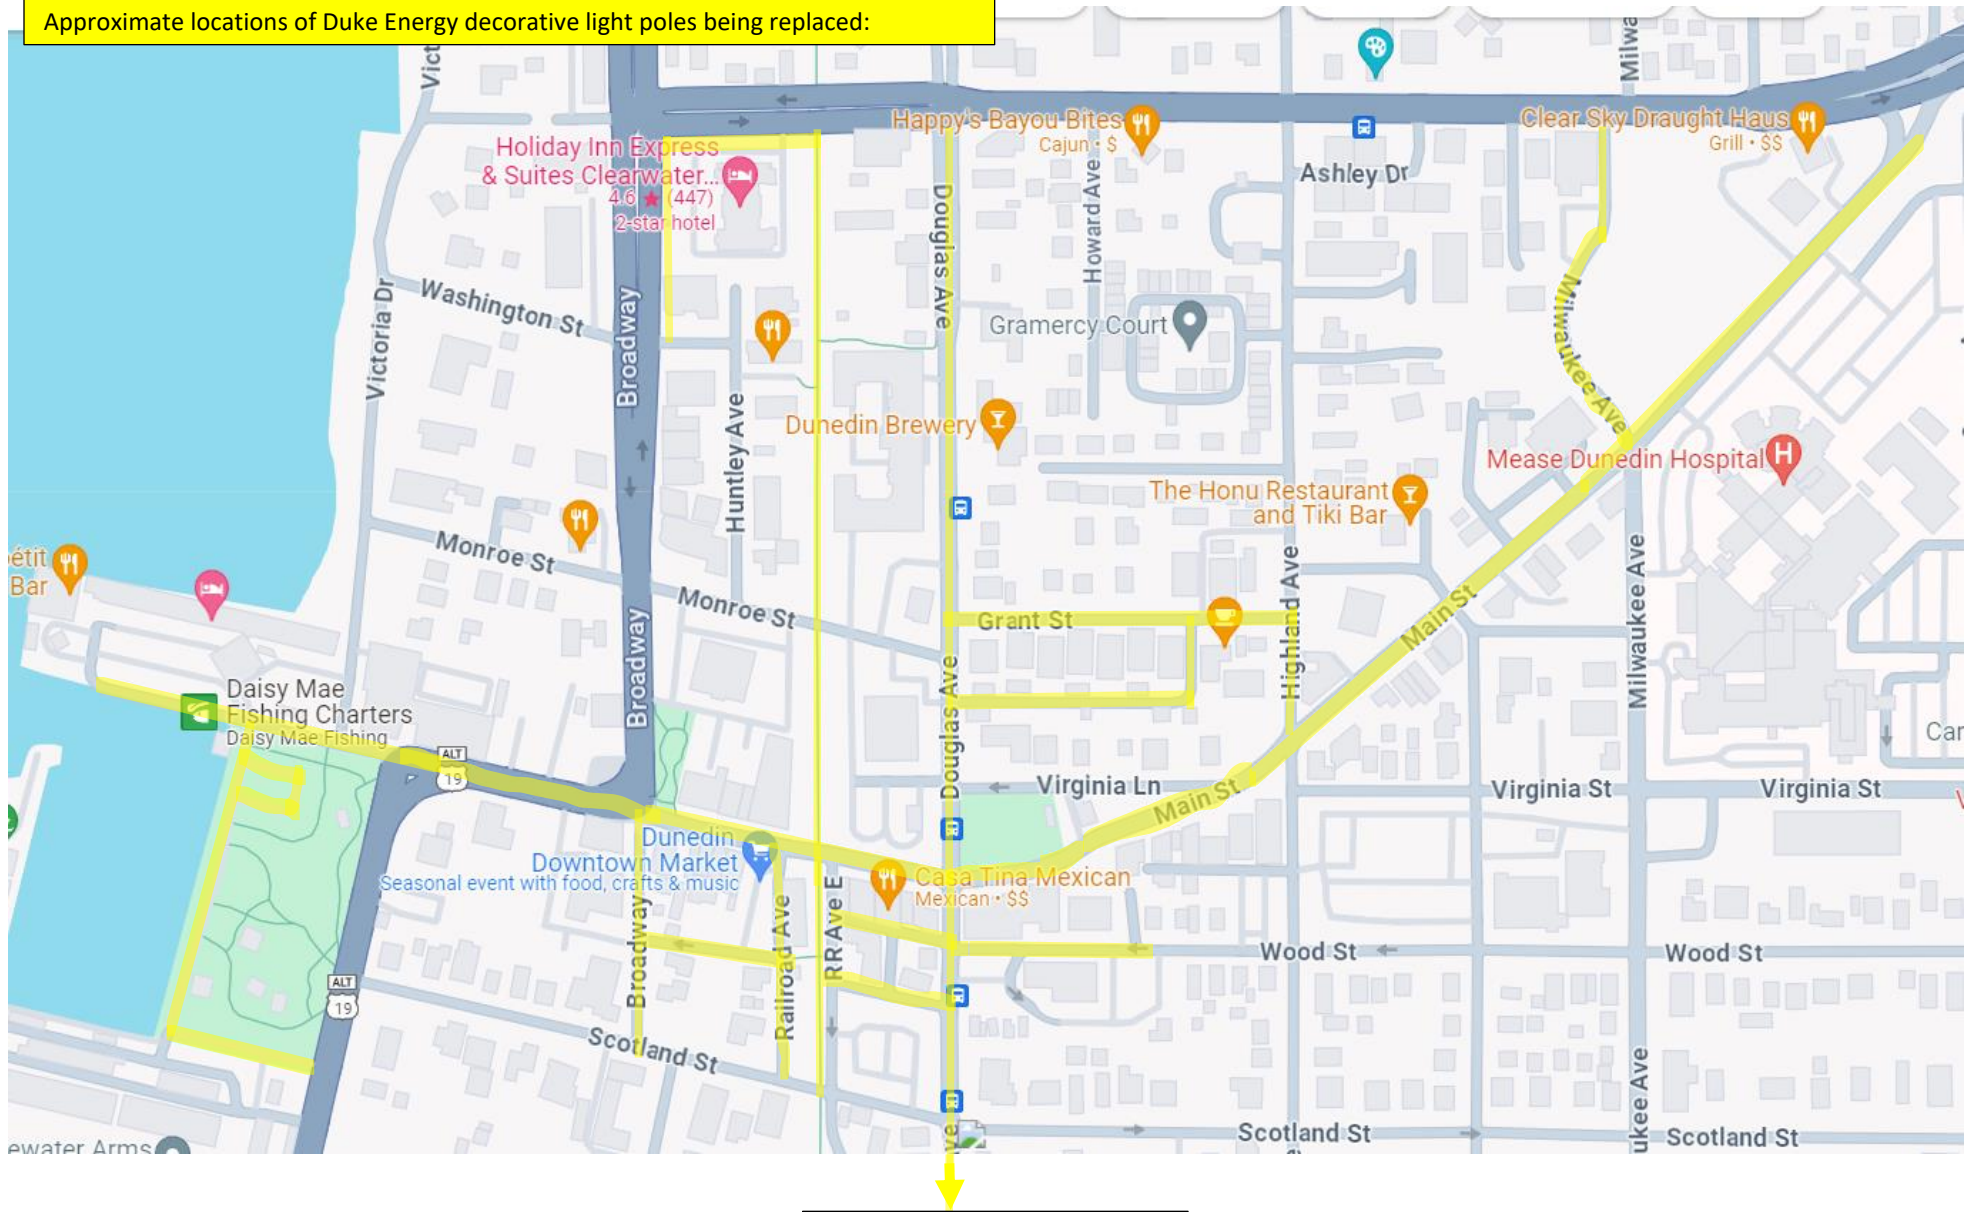

Approximate locations of Duke Energy decorative light poles being replaced:

Replacements along Douglas Ave down to Norfolk St